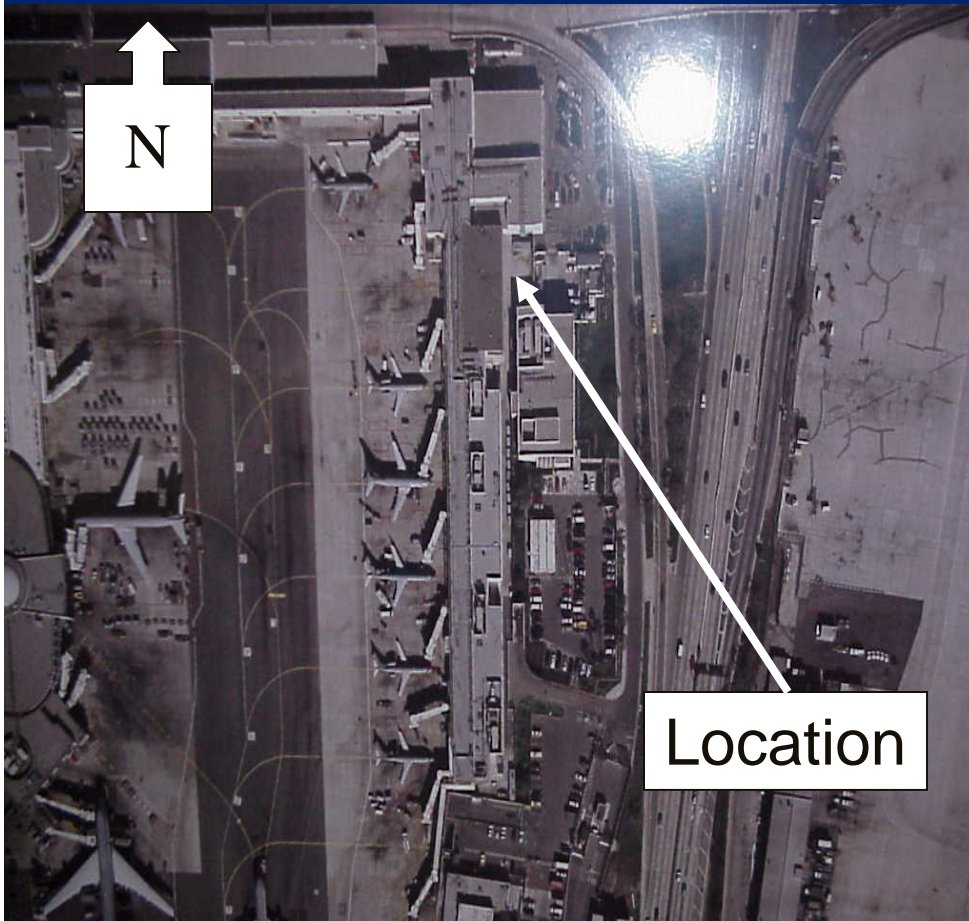

LAX

Rules and Regulations

Los Angeles World Airports

Appendix 1

LAX Designated Smoking Areas

Designated AOA Smoking Areas

Terminal 2

Between bus gate 22A and ticket counter.

Terminal 3

Between gate 31A & 39

Terminal 4

Underneath Gate 48B

Terminal 5

West of gate 54A at the Moat level

Terminal 6

Adjacent Gate 66 at the Moat level

{Proposed new site will be at Gate 65 (Pending)}

Terminal 8

East side of terminal, East of gate 81

Temporary Smoking Area Paint

United Express Terminal (The Box)

North end of administration trailer