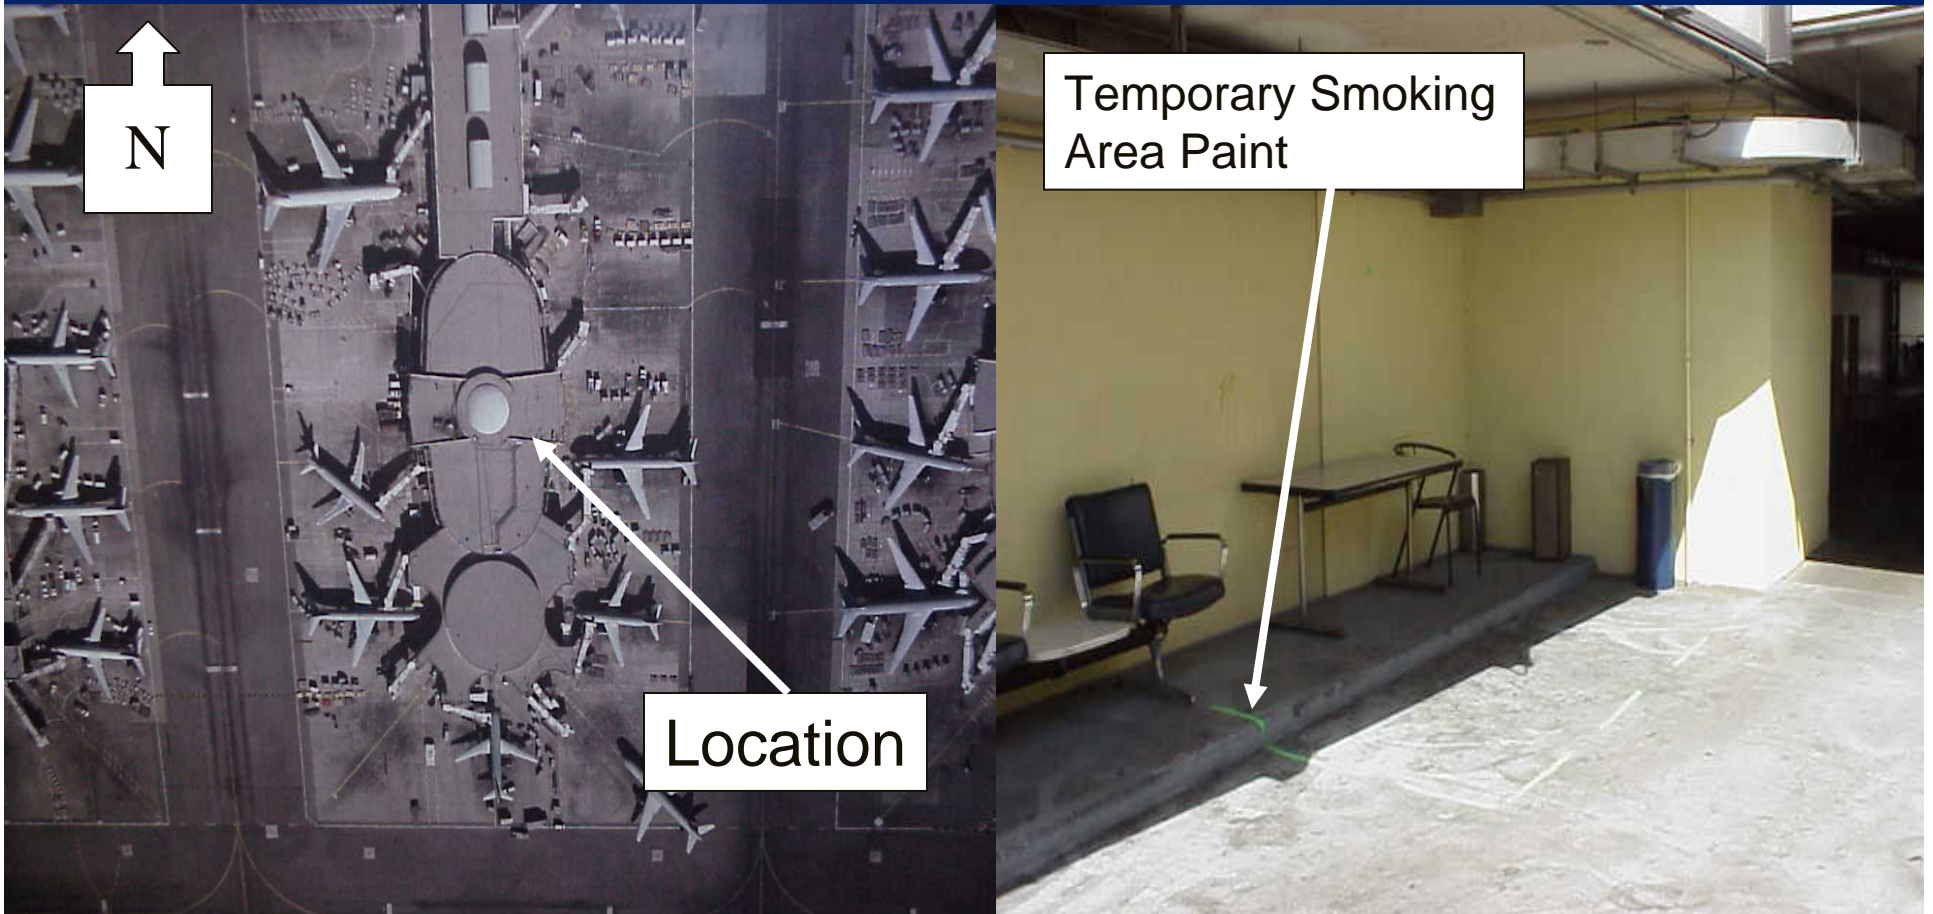

LAX

Rules and Regulations

Los Angeles World Airports

Appendix 1

LAX Designated Smoking Areas

Designated AOA Smoking Areas

Terminal 2

Between bus gate 22A and ticket counter.

Terminal 3

Between gate 31A & 39

Terminal 4

Underneath Gate 48B

Terminal 5

West of gate 54A at the Moat level

Terminal 6

Adjacent Gate 66 at the Moat level

{Proposed new site will be at Gate 65 (Pending)}

Terminal 8

East side of terminal, East of gate 81

Temporary Smoking Area Paint

United Express Terminal (The Box)

North end of administration trailer