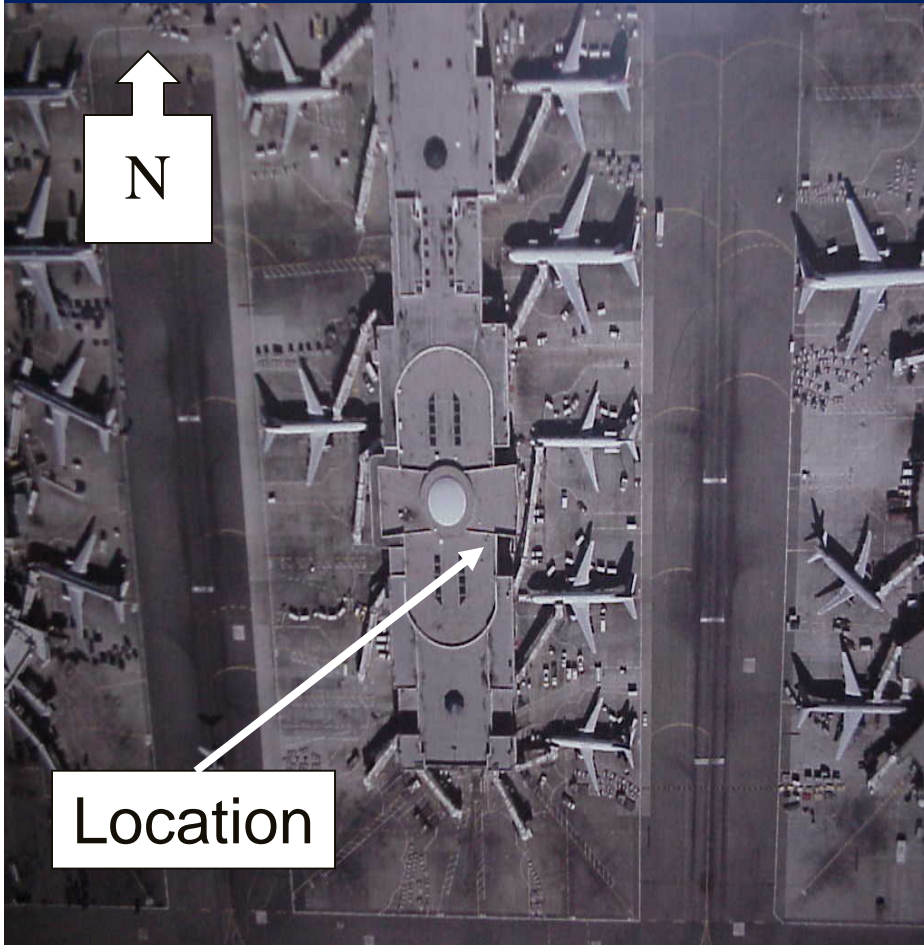

LAX

Rules and Regulations

Los Angeles World Airports

Appendix 1

LAX Designated Smoking Areas

Designated AOA Smoking Areas

Terminal 2

Between bus gate 22A and ticket counter.

Terminal 3

Between gate 31A & 39

Terminal 4

Underneath Gate 48B

Terminal 5

West of gate 54A at the Moat level

Terminal 6

Adjacent Gate 66 at the Moat level

{Proposed new site will be at Gate 65 (Pending)}

Terminal 8

East side of terminal, East of gate 81

Temporary Smoking Area Paint

United Express Terminal (The Box)

North end of administration trailer