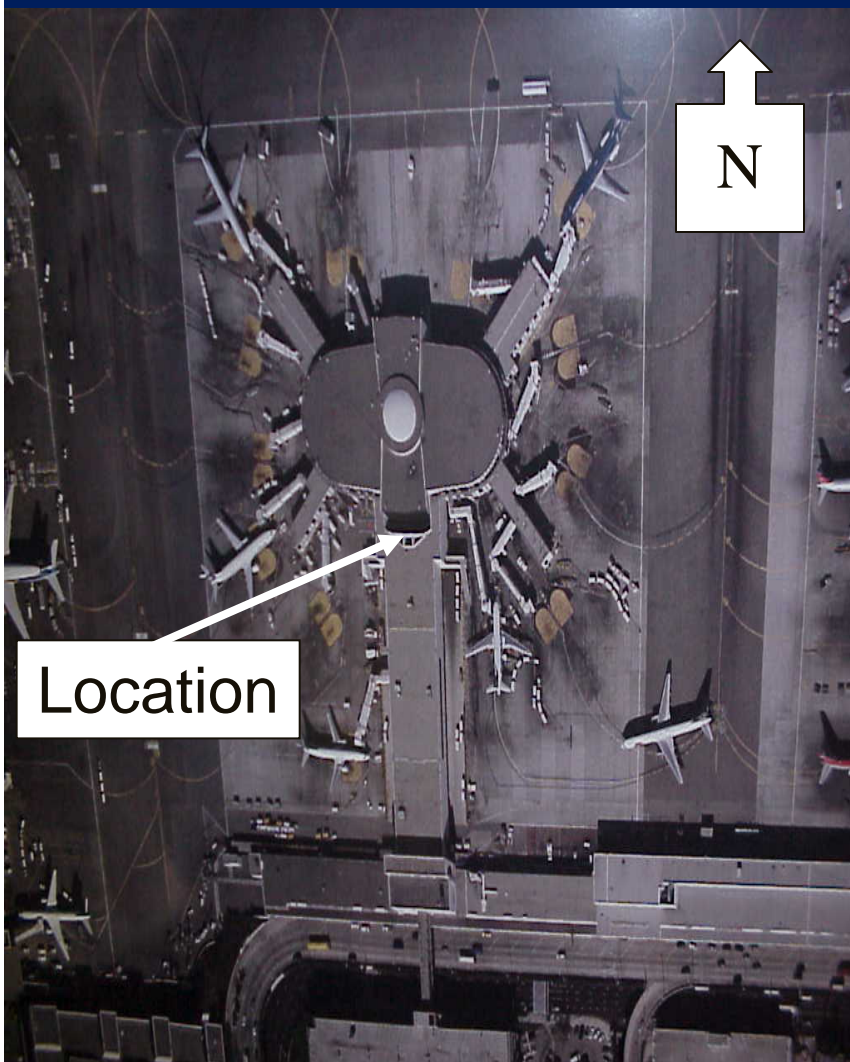

LAX

Rules and Regulations

Los Angeles World Airports

Appendix 1

LAX Designated Smoking Areas

Designated AOA Smoking Areas

Terminal 2

Between bus gate 22A and ticket counter.

Terminal 3

Between gate 31A & 39

Terminal 4

Underneath Gate 48B

Terminal 5

West of gate 54A at the Moat level

Terminal 6

Adjacent Gate 66 at the Moat level

{Proposed new site will be at Gate 65 (Pending)}

Terminal 8

East side of terminal, East of gate 81

Temporary Smoking Area Paint

United Express Terminal (The Box)

North end of administration trailer